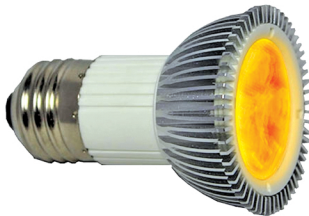

# You Make a Difference

Light only when needed

Turn beachfront lights **OFF**

Keep inside light inside

Close curtains at dusk

Spread the word!

Sea Turtles Dig the Dark!

## OUTDOOR LIGHTS

All outdoor lights visible from the beach should be

Sea Turtle Friendly  
Certified by FWC

Use the minimum outdoor light needed

Don't use 4 if 2 will do

Light only Where needed

Outside lights should be shielded and directed down