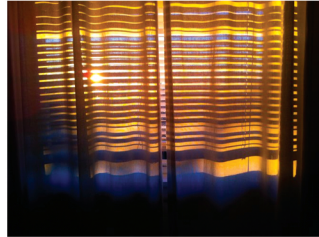

# You Make a Difference

Light only when needed

Turn beachfront lights **OFF**

Keep inside light inside

Close curtains at dusk

Spread the word!

Sea Turtles Dig the Dark!

## OUTDOOR LIGHTS

All outdoor lights visible from the beach should be

Sea Turtle Friendly  
Certified by FWC

Use the minimum outdoor light needed

Don't use 4 if 2 will do

Light only Where needed

Outside lights should be shielded and directed down