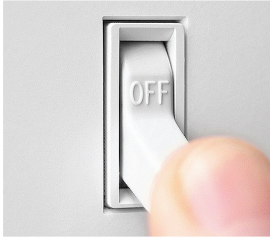

# You Make a Difference

Light only when needed

Turn beachfront lights **OFF**

Keep inside light inside

Close curtains at dusk

Spread the word!

Sea Turtles Dig the Dark!

## OUTDOOR LIGHTS

All outdoor lights visible from the beach should be

Sea Turtle Friendly  
Certified by FWC

Use the minimum outdoor light needed

Don't use 4 if 2 will do

Light only Where needed

Outside lights should be shielded and directed down